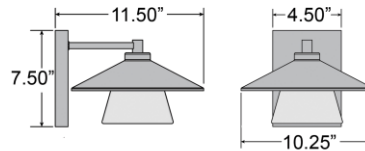

Stock Code: **20060LEDDMG-BL/SDG**

Collection: Silo

PRODUCT INFORMATION

Base: 20060 Parent: 20060LEDDMG
Mounting Type: Wall UPC: 641594229523
Finish: Black
Diffuser: Seeded Glass

PRODUCT MEASUREMENTS

FIXTURE	BACKPLATE / CANOPY
Length:	Length 1"
Width: 10.25"	Width: 4.5"
Diameter	Diameter:
Height: 7.5"	Height: 7.5"
Extension: 11.5"	
Overall Height:	

IES FILE

In addition to Access Lighting's purchase and warranty terms and conditions, by signing below or placing an order, you agree that you are authorized to bind the entity placing any order and acknowledge the following: All of sizes and measurements are approximate and all images are for illustrative purposes only. In the event of an inconsistency, the "Product Measurements" section controls. There also may be slight differences in the colors and designs compared to the displayed and printed images.