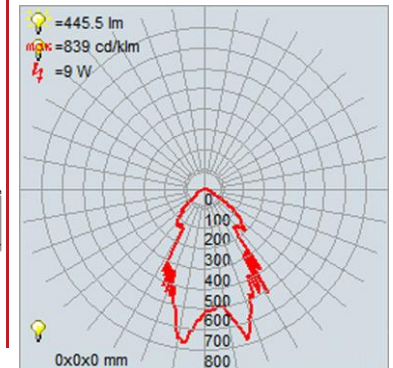

IES FILE

In addition to Access Lighting's purchase and warranty terms and conditions, by signing below or placing an order, you agree that you are authorized to bind the entity placing any order and acknowledge the following: All of sizes and measurements are approximate and all images are for illustrative purposes only. In the event of an inconsistency, the "Product Measurements" section controls. There also may be slight differences in the colors and designs compared to the displayed and printed images.

Signature: _____

Print Name _____ Date: _____

Toll Free 800-828-5483 www.AccessLighting.com

14410 Myford Road, Irvine, CA 92606

The information is subject to change without notice. 12/22/2022 20060LEDDMG-BL_SDG.pdf